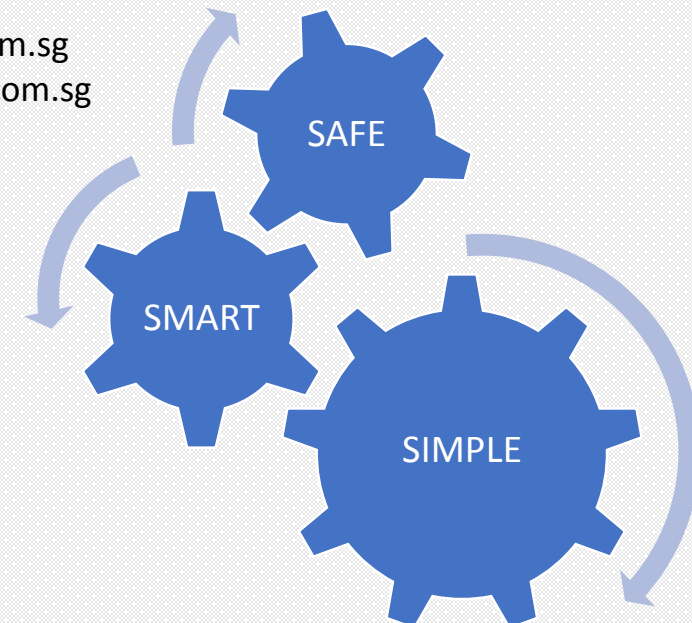

MOBILE SURVEILLANCE SECURITY & INCIDENT MANAGEMENT

Office : 10 Kian Teck Way Singapore 628747
Tel : (65) 6266 6612
Fax : (65) 6266 6695
Email : re@megawatts.com.sg
Website : www.megawatts.com.sg