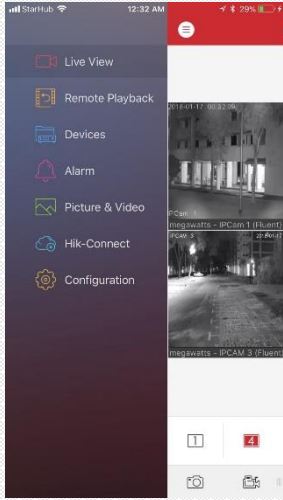

Application Menu

- Live View
- Remote Playback
- Devices
- Alarm
- Picture & Video
- Hik-Connect
- Configuration

Live View

- 1/4/9/16 Cam View
- Capture
- Video
- Remote Control
- Microphone On/Off

Remote Playback