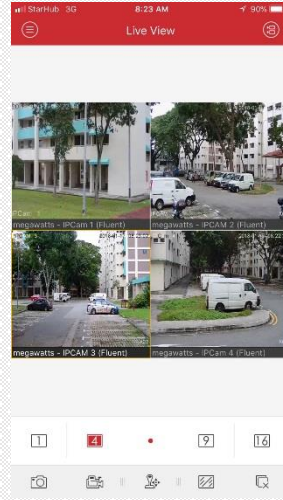

Application Menu

- Live View
- Remote Playback
- Devices
- Alarm
- Picture & Video
- Hik-Connect
- Configuration

Live View

- 1/4/9/16 Cam View
- Capture
- Video
- Remote Control
- Microphone On/Off

Remote Playback